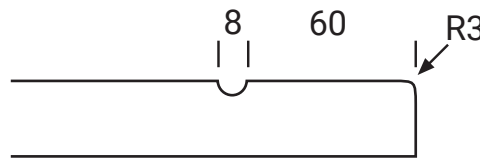

# WAVERLEY

Silver Series

Frame Only Door

Door

Min H = 150mm Min W = 150mm

Tall Door

Tall Door

Lattice Door

4, 6, 8 or 10 lites

Edge Profile

Max door H = 2400mm  
Min H with rail = 500mm

Glass Door Profile

Drawer Bank

Min H = 100mm

Individual Drawers

Min H = 150mm