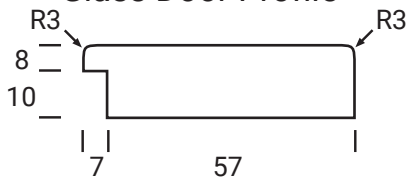

# WAVERLEY

Silver Series

Frame Only Door

Door

Min H = 150mm Min W = 150mm

Tall Door

Tall Door

Lattice Door

4, 6, 8 or 10 lites

Edge Profile

Max door H = 2400mm  
Min H with rail = 500mm

Glass Door Profile

Drawer Bank

Min H = 100mm

Individual Drawers

Min H = 150mm